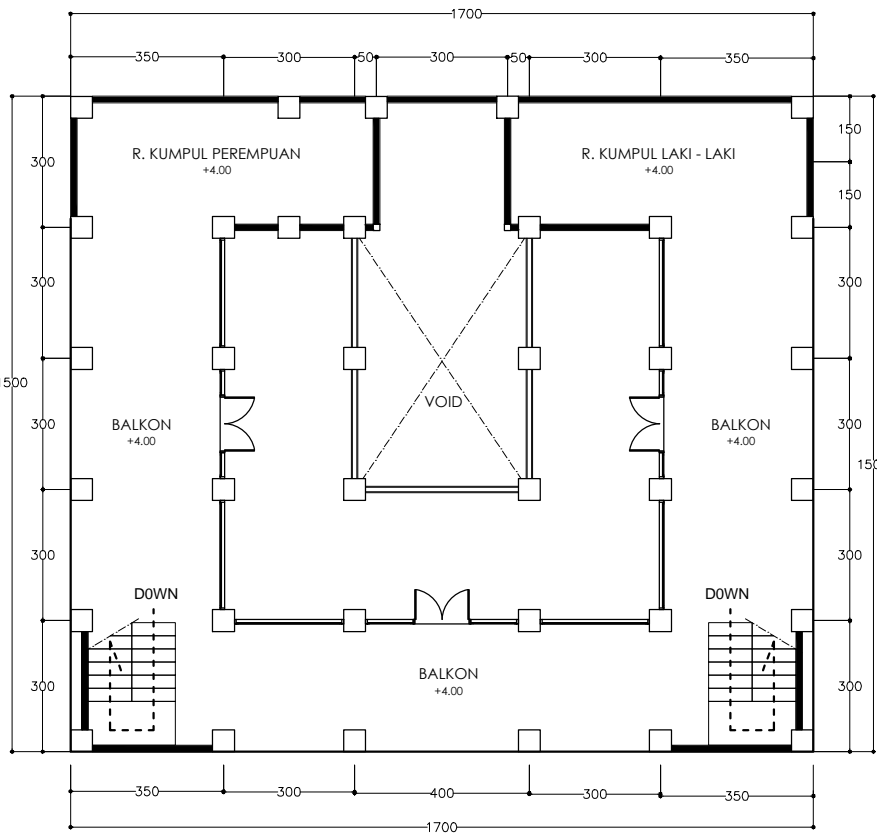

DENAH LT 1
SKALA 1:100

DENAH LT 2
SKALA 1:100

NOTES:

**GRIYA BANGUN
INDONESIA**

REFERENCE DRAWING :

KEY PLAN :

REV.	DATE	DESCRIPTION	CONTRACTOR		OWNER	
			DRAWN	CHKD	APRD	APRD

NAMA GAMBAR :
DENAH

OWNER PROJECT	JOB CODE:	SCALE
OWNER DOCUMENT NO.	CONTRACTOR DOCUMENT NO.	SIZE
		REV.
		A4 0